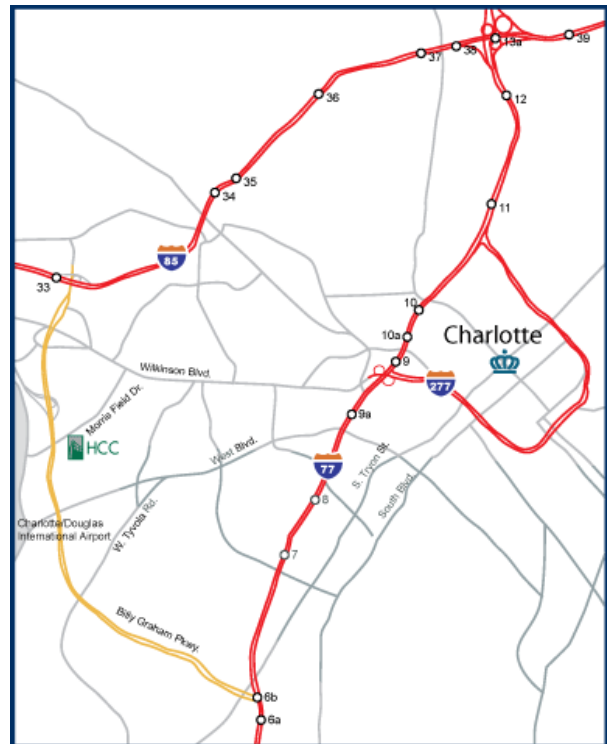

HARRIS CONFERENCE CENTER

Getting Here

Harris Conference Center
3216 CPCC Harris Campus Dr.
(formerly CPCC West Campus Dr.)
Charlotte, NC 28208
704.330.4611

From Interstate 85 to exit 33, Billy Graham Parkway 1.6 miles, left on Morris Field Drive, right on CPCC Harris Campus Drive.

From Interstate 77 to exit 6B, Woodlawn Road becomes Billy Graham Parkway 3.5 miles, right on Morris Field Drive, right on CPCC Harris Campus Drive.

From Uptown Charlotte, US-74 West (Wilkinson Blvd.), 2.6 miles, left on Morris Field Drive, 0.9 miles left on CPCC Harris Campus Drive.

Parking

Once on campus, Harris Conference Center is located on the first level of Harris Building II, the building to the left. Parking is free on campus. There is limited covered parking, as well as ADA accessible parking, under Harris Building II which may be accessed by taking the first left after entering the parking lot. Any available space in the outdoor parking lot is open to all visitors.